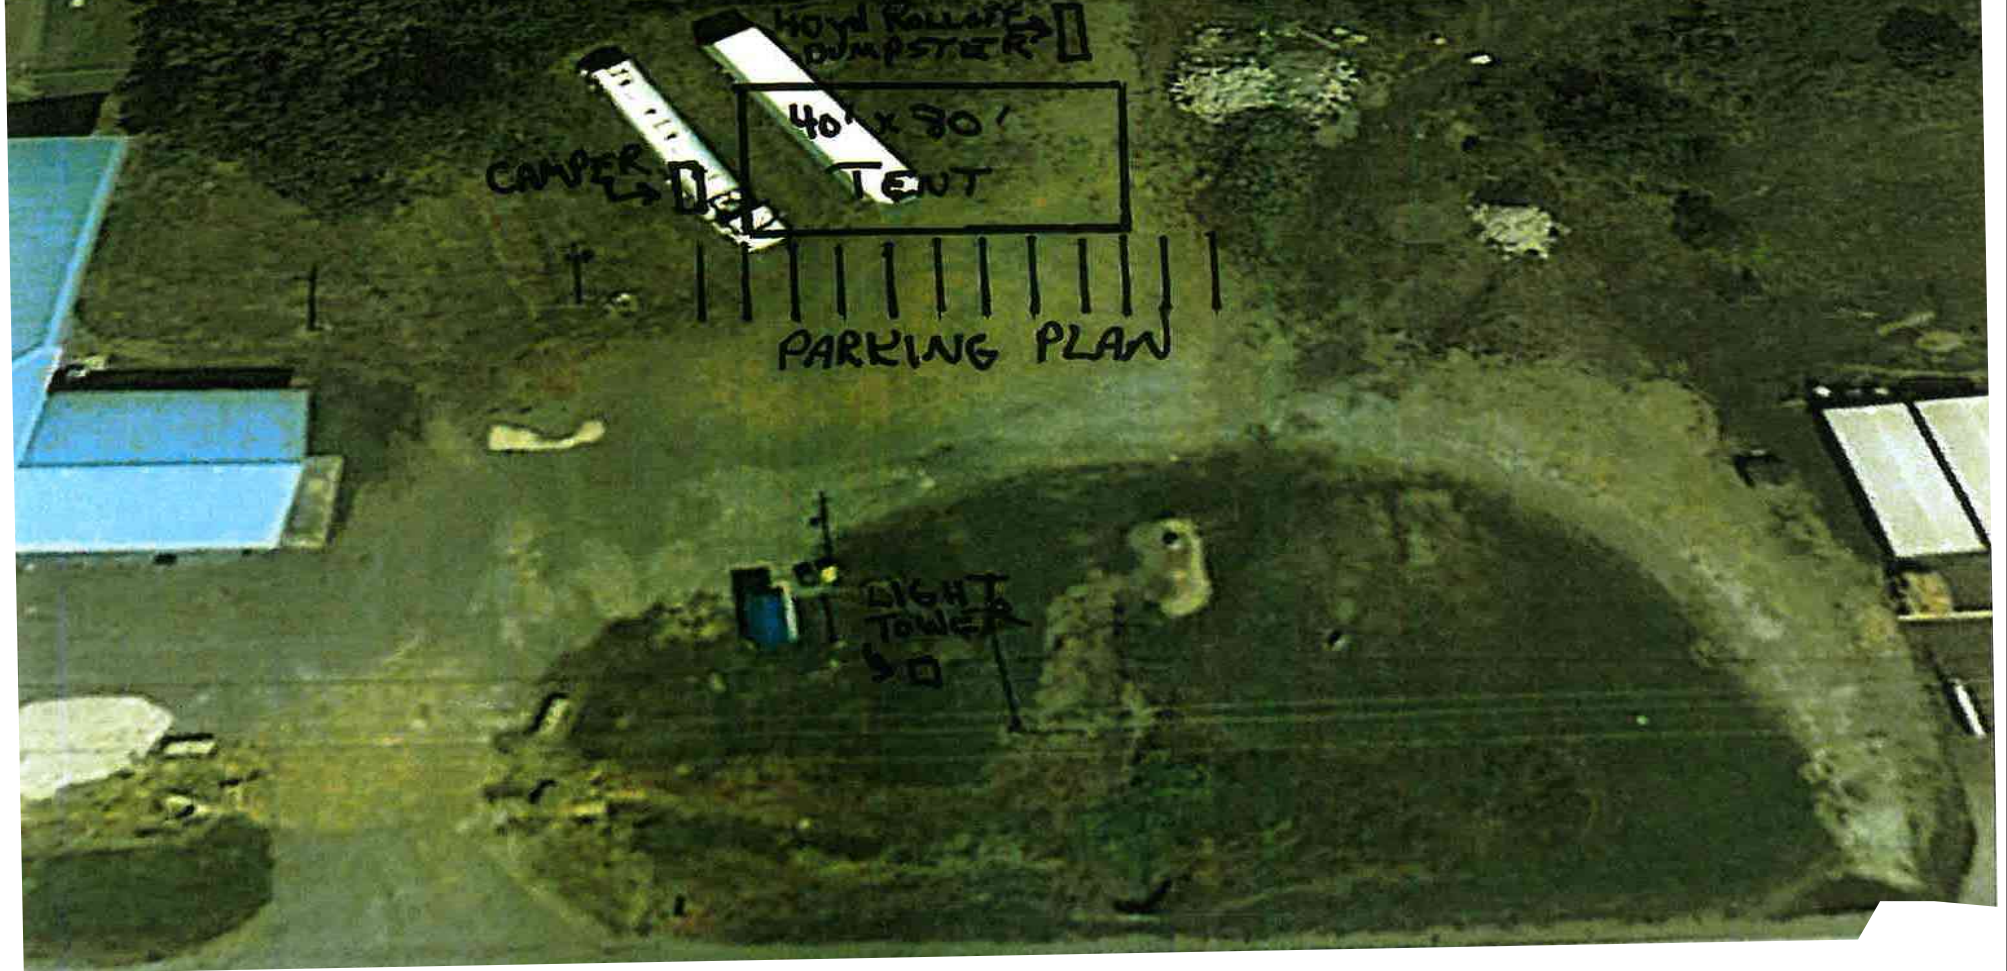

REVISED SITE PLAN

Write a description for your map.

Legend

Sketch Map

City of Little Rock Planning & Development

Case No: Z-7870-B Sketch 2 of 2

Name: King Seasonal Fireworks Sales

Location: 23800 Hwy 10

Title: Revised PCD